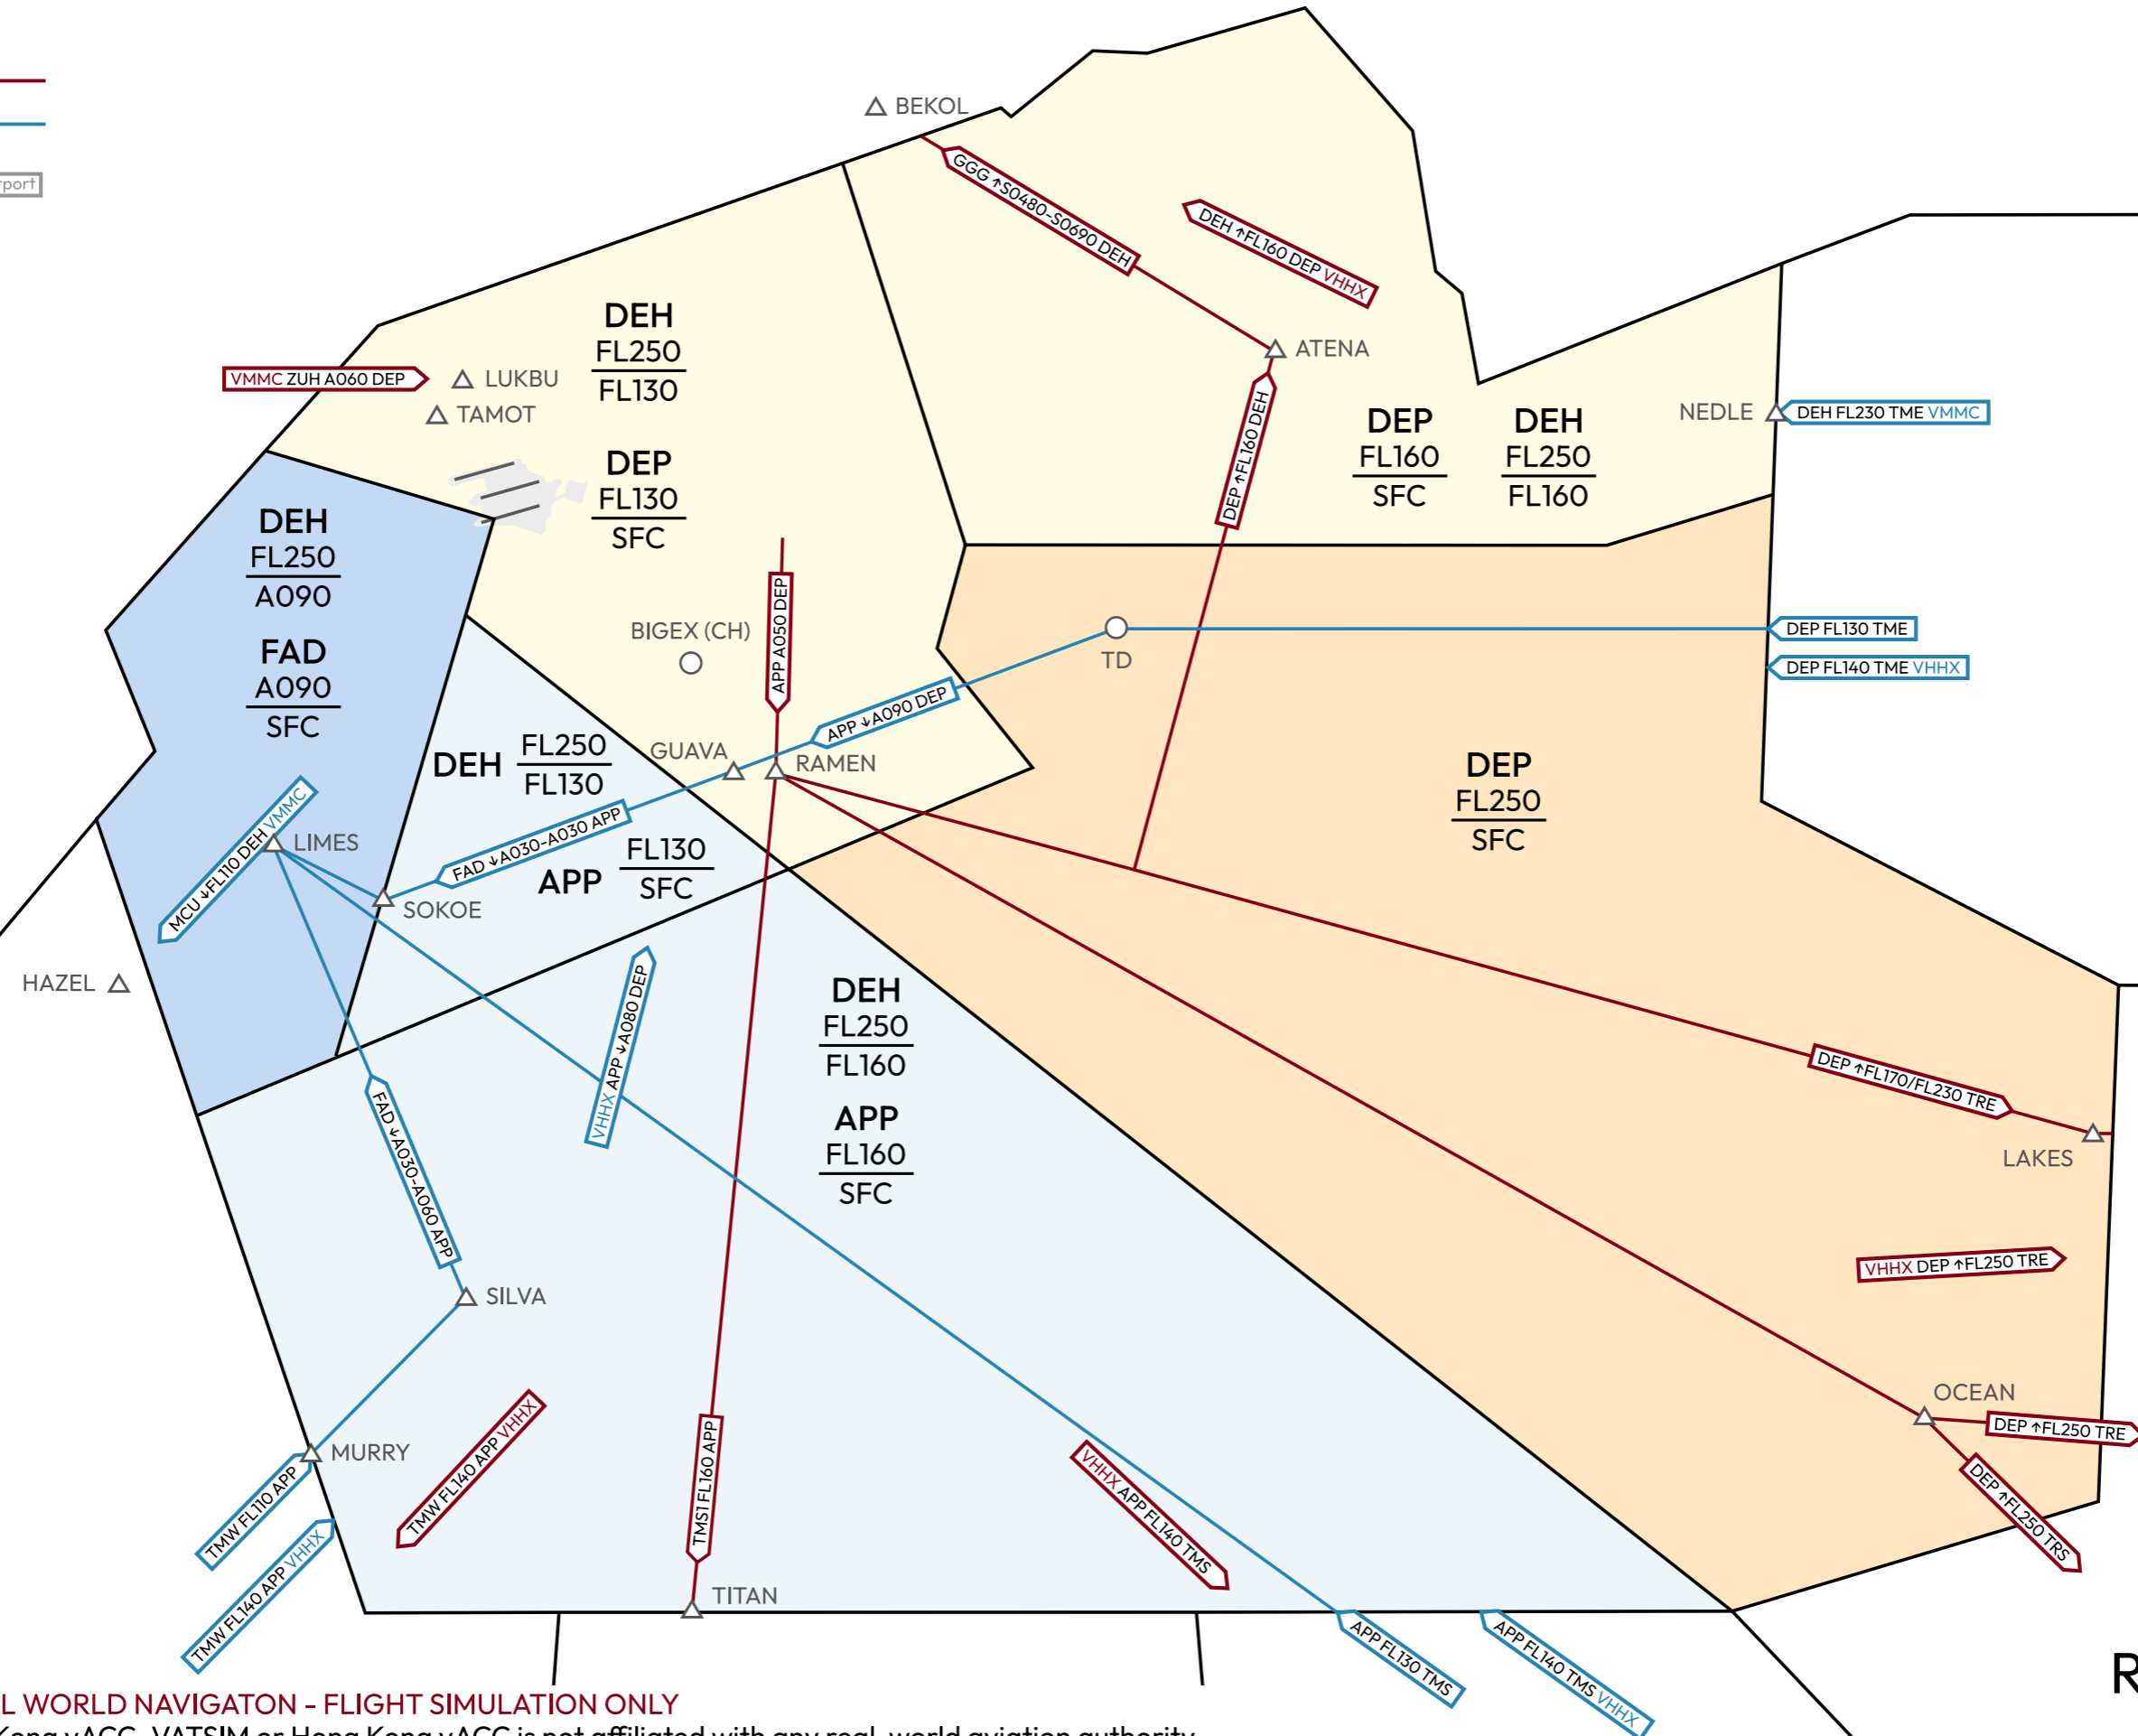

# Approach/Departure Sectorisation

## East (TME)

- Departures —
- Arrivals —
- Overflights (incl. VMMC) —

Receiving Sector Agreement Current Sector Airport