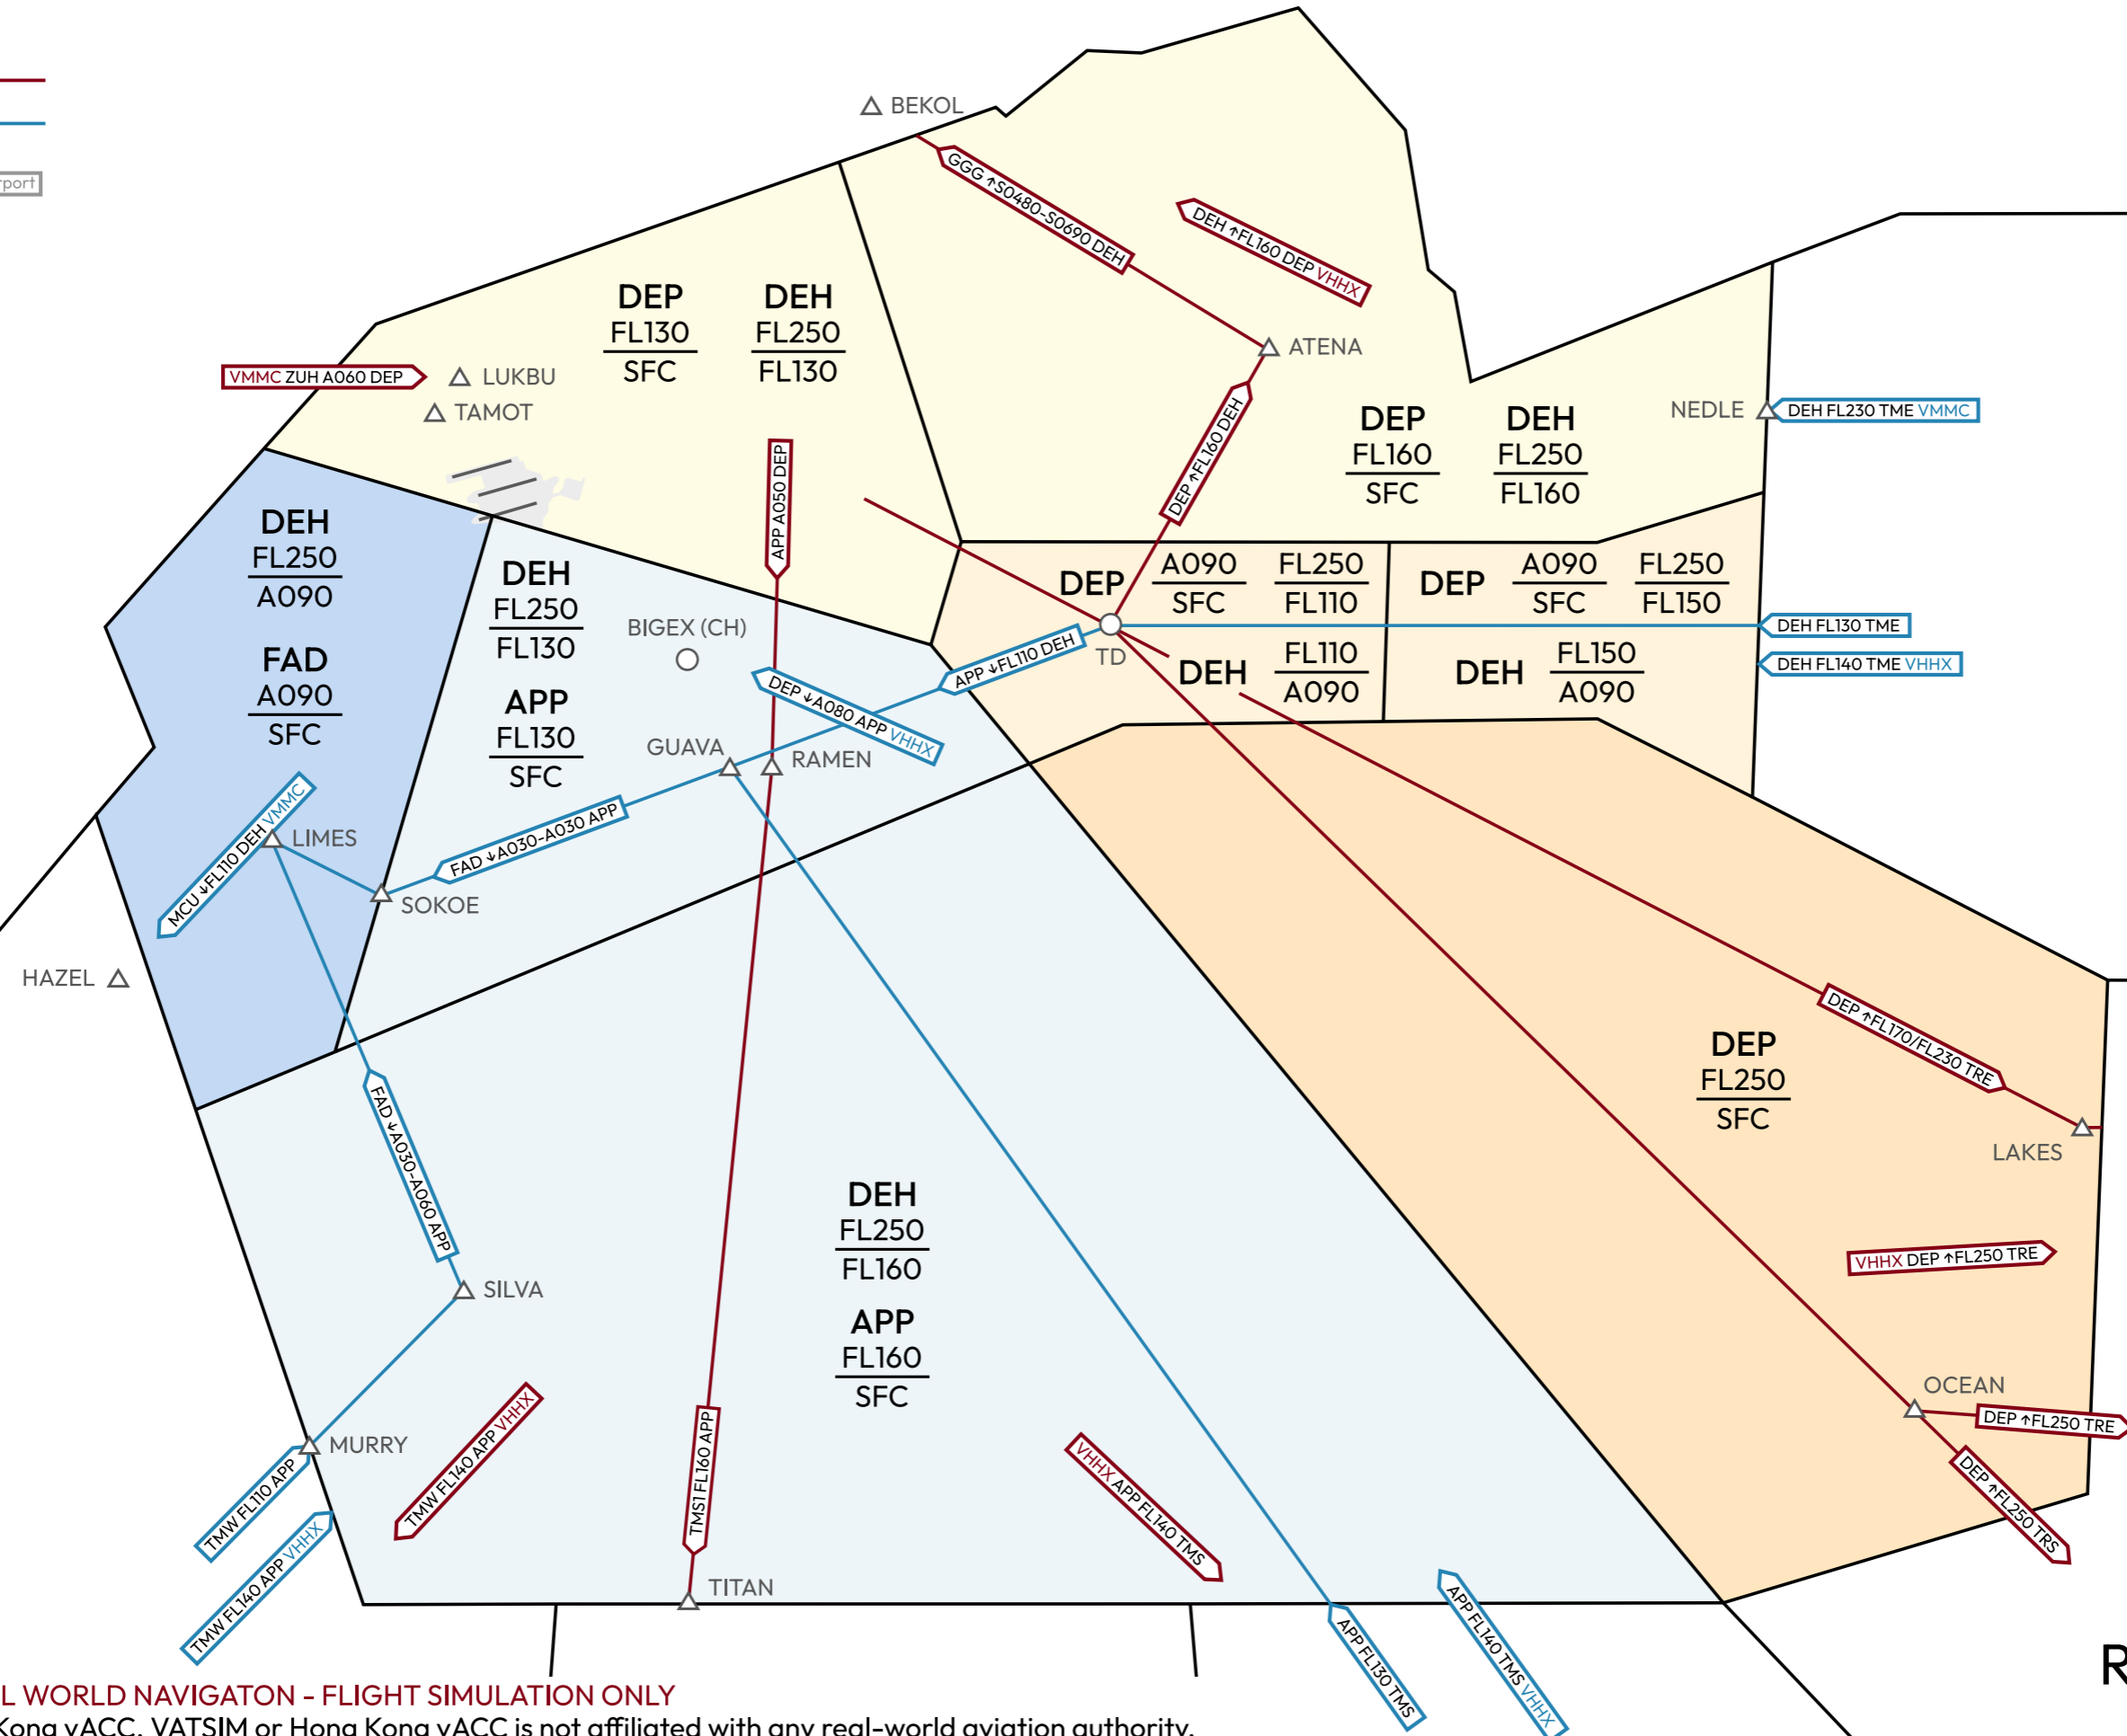

Approach/Departure Sectorisation

Runway 07

SIDs —

STARs —

Receiving Sector Agreement Current Sector Airport

Revision 2407