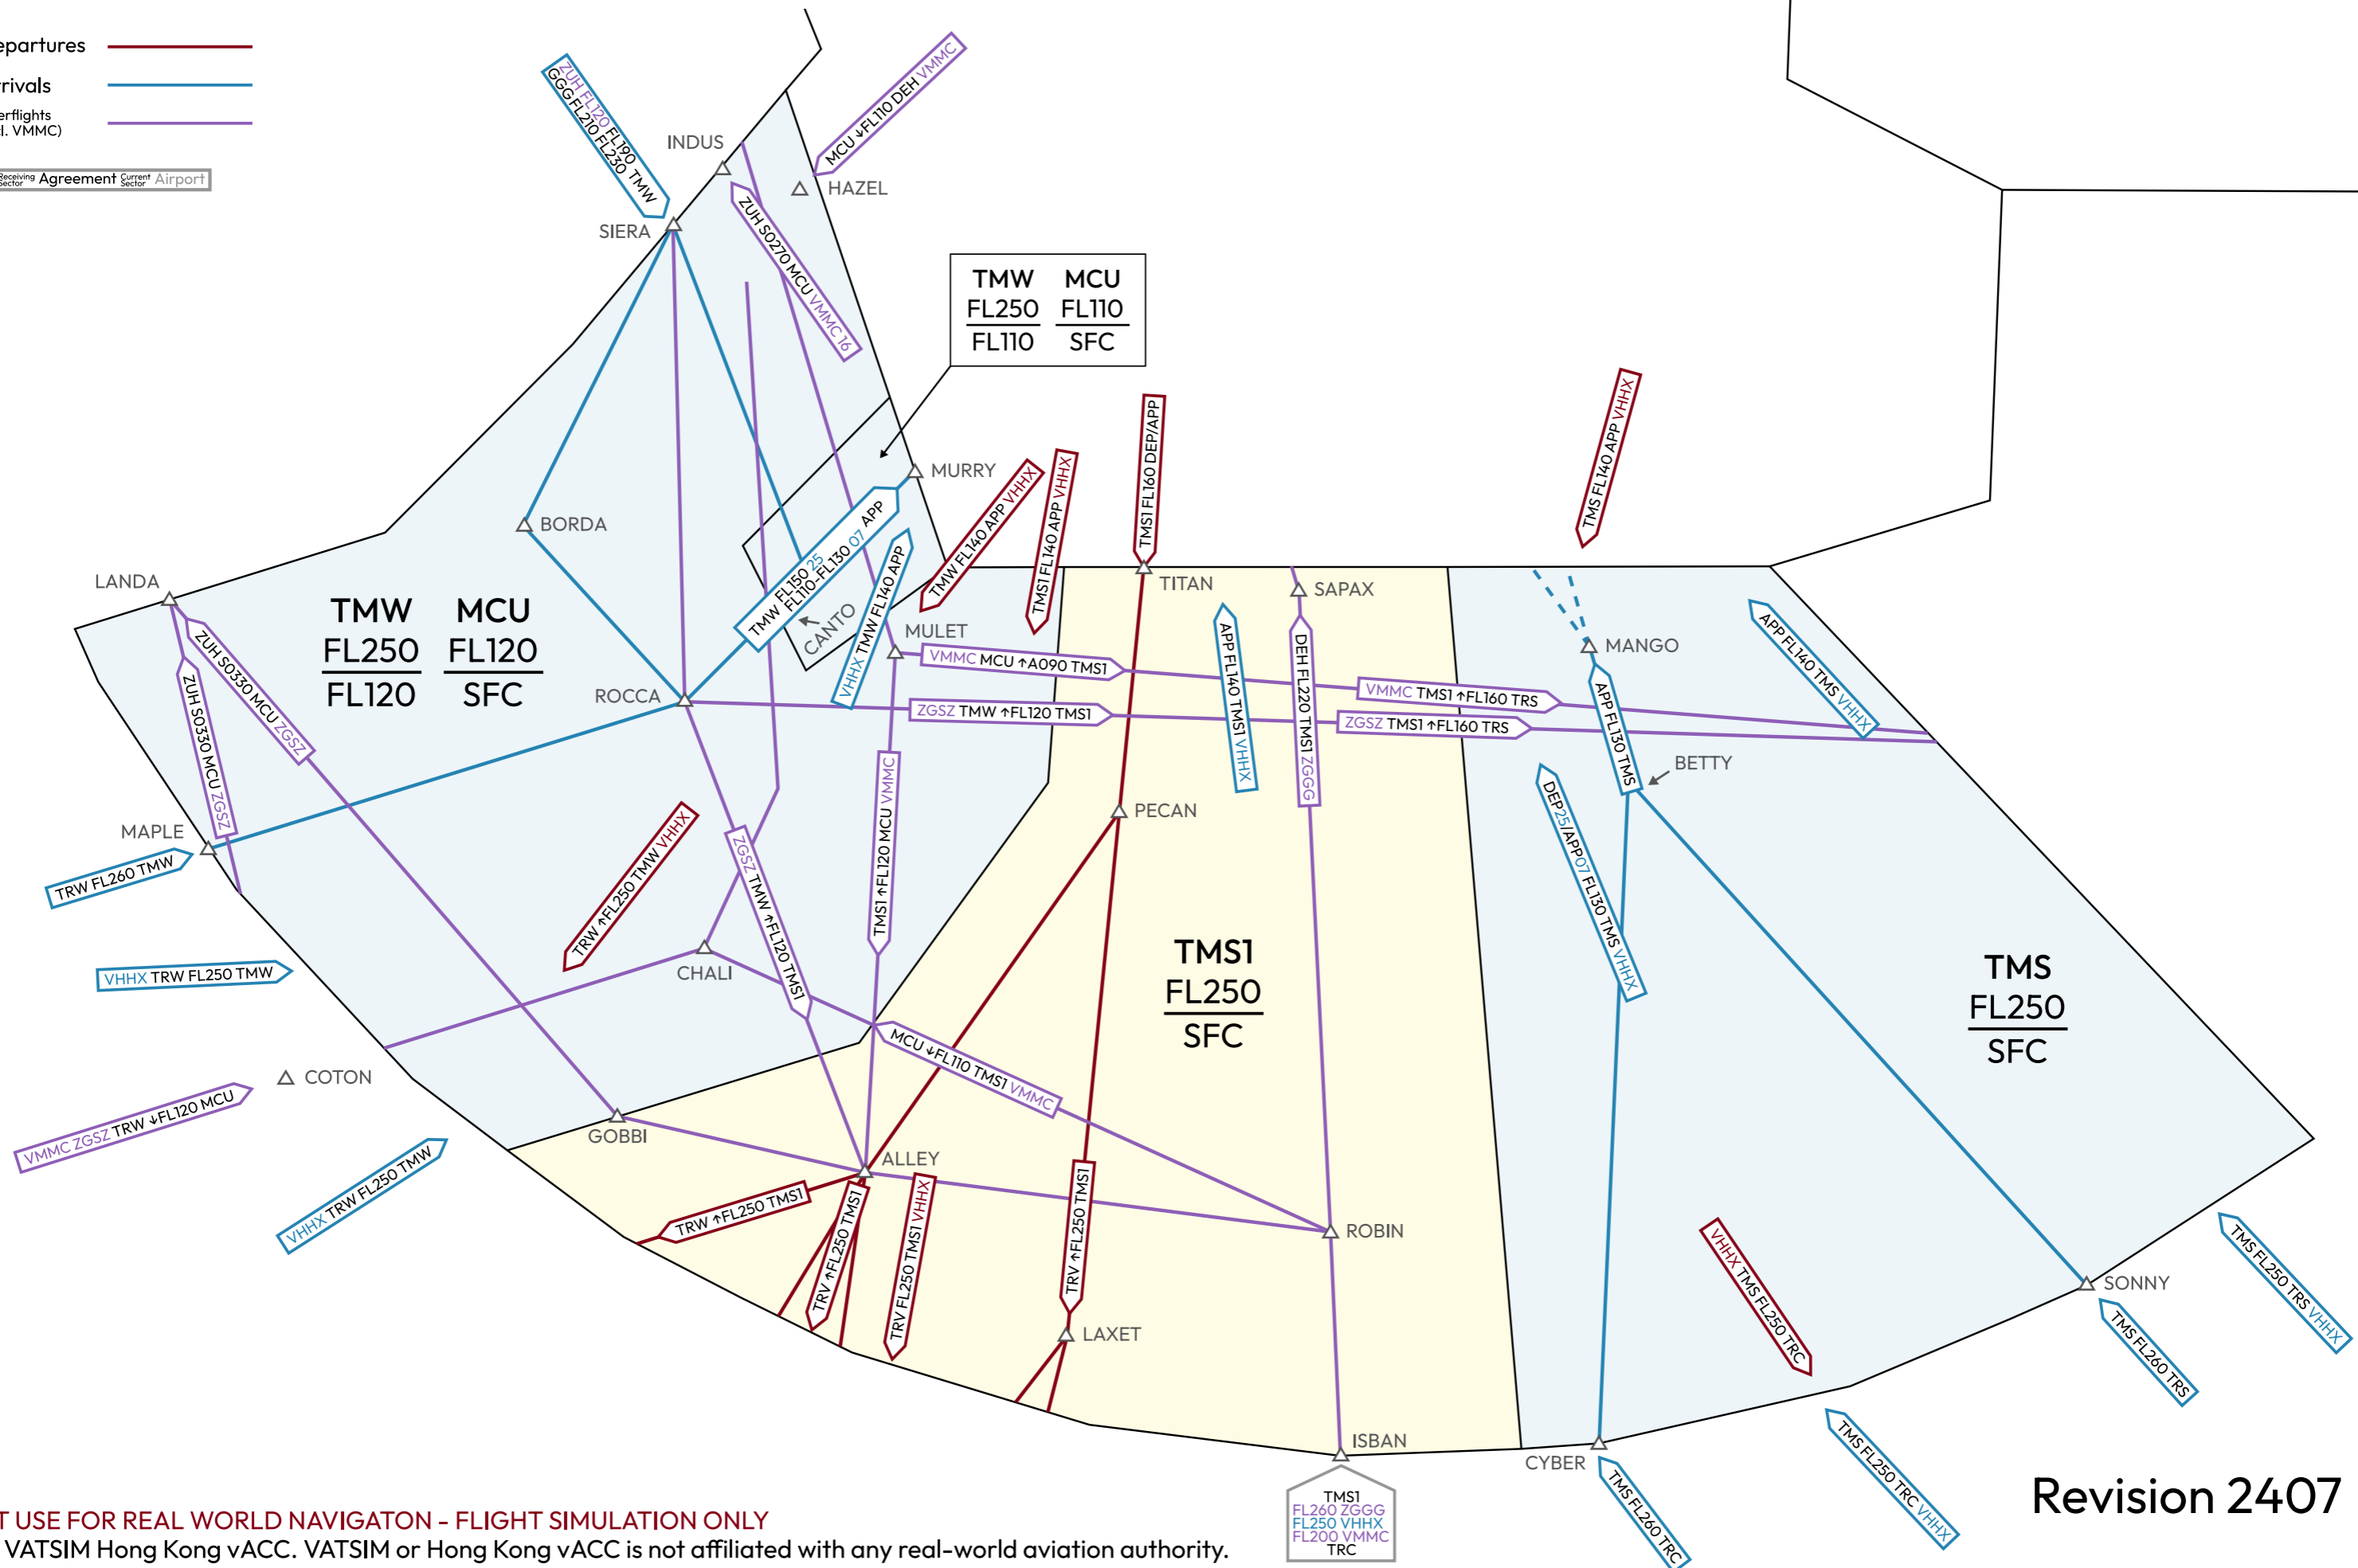

Terminal Radar Control Sectorisation

West (TMW), South Departures (TMS1), South (TMS) and Macau Approach Radar (MCU)

Revision 2407