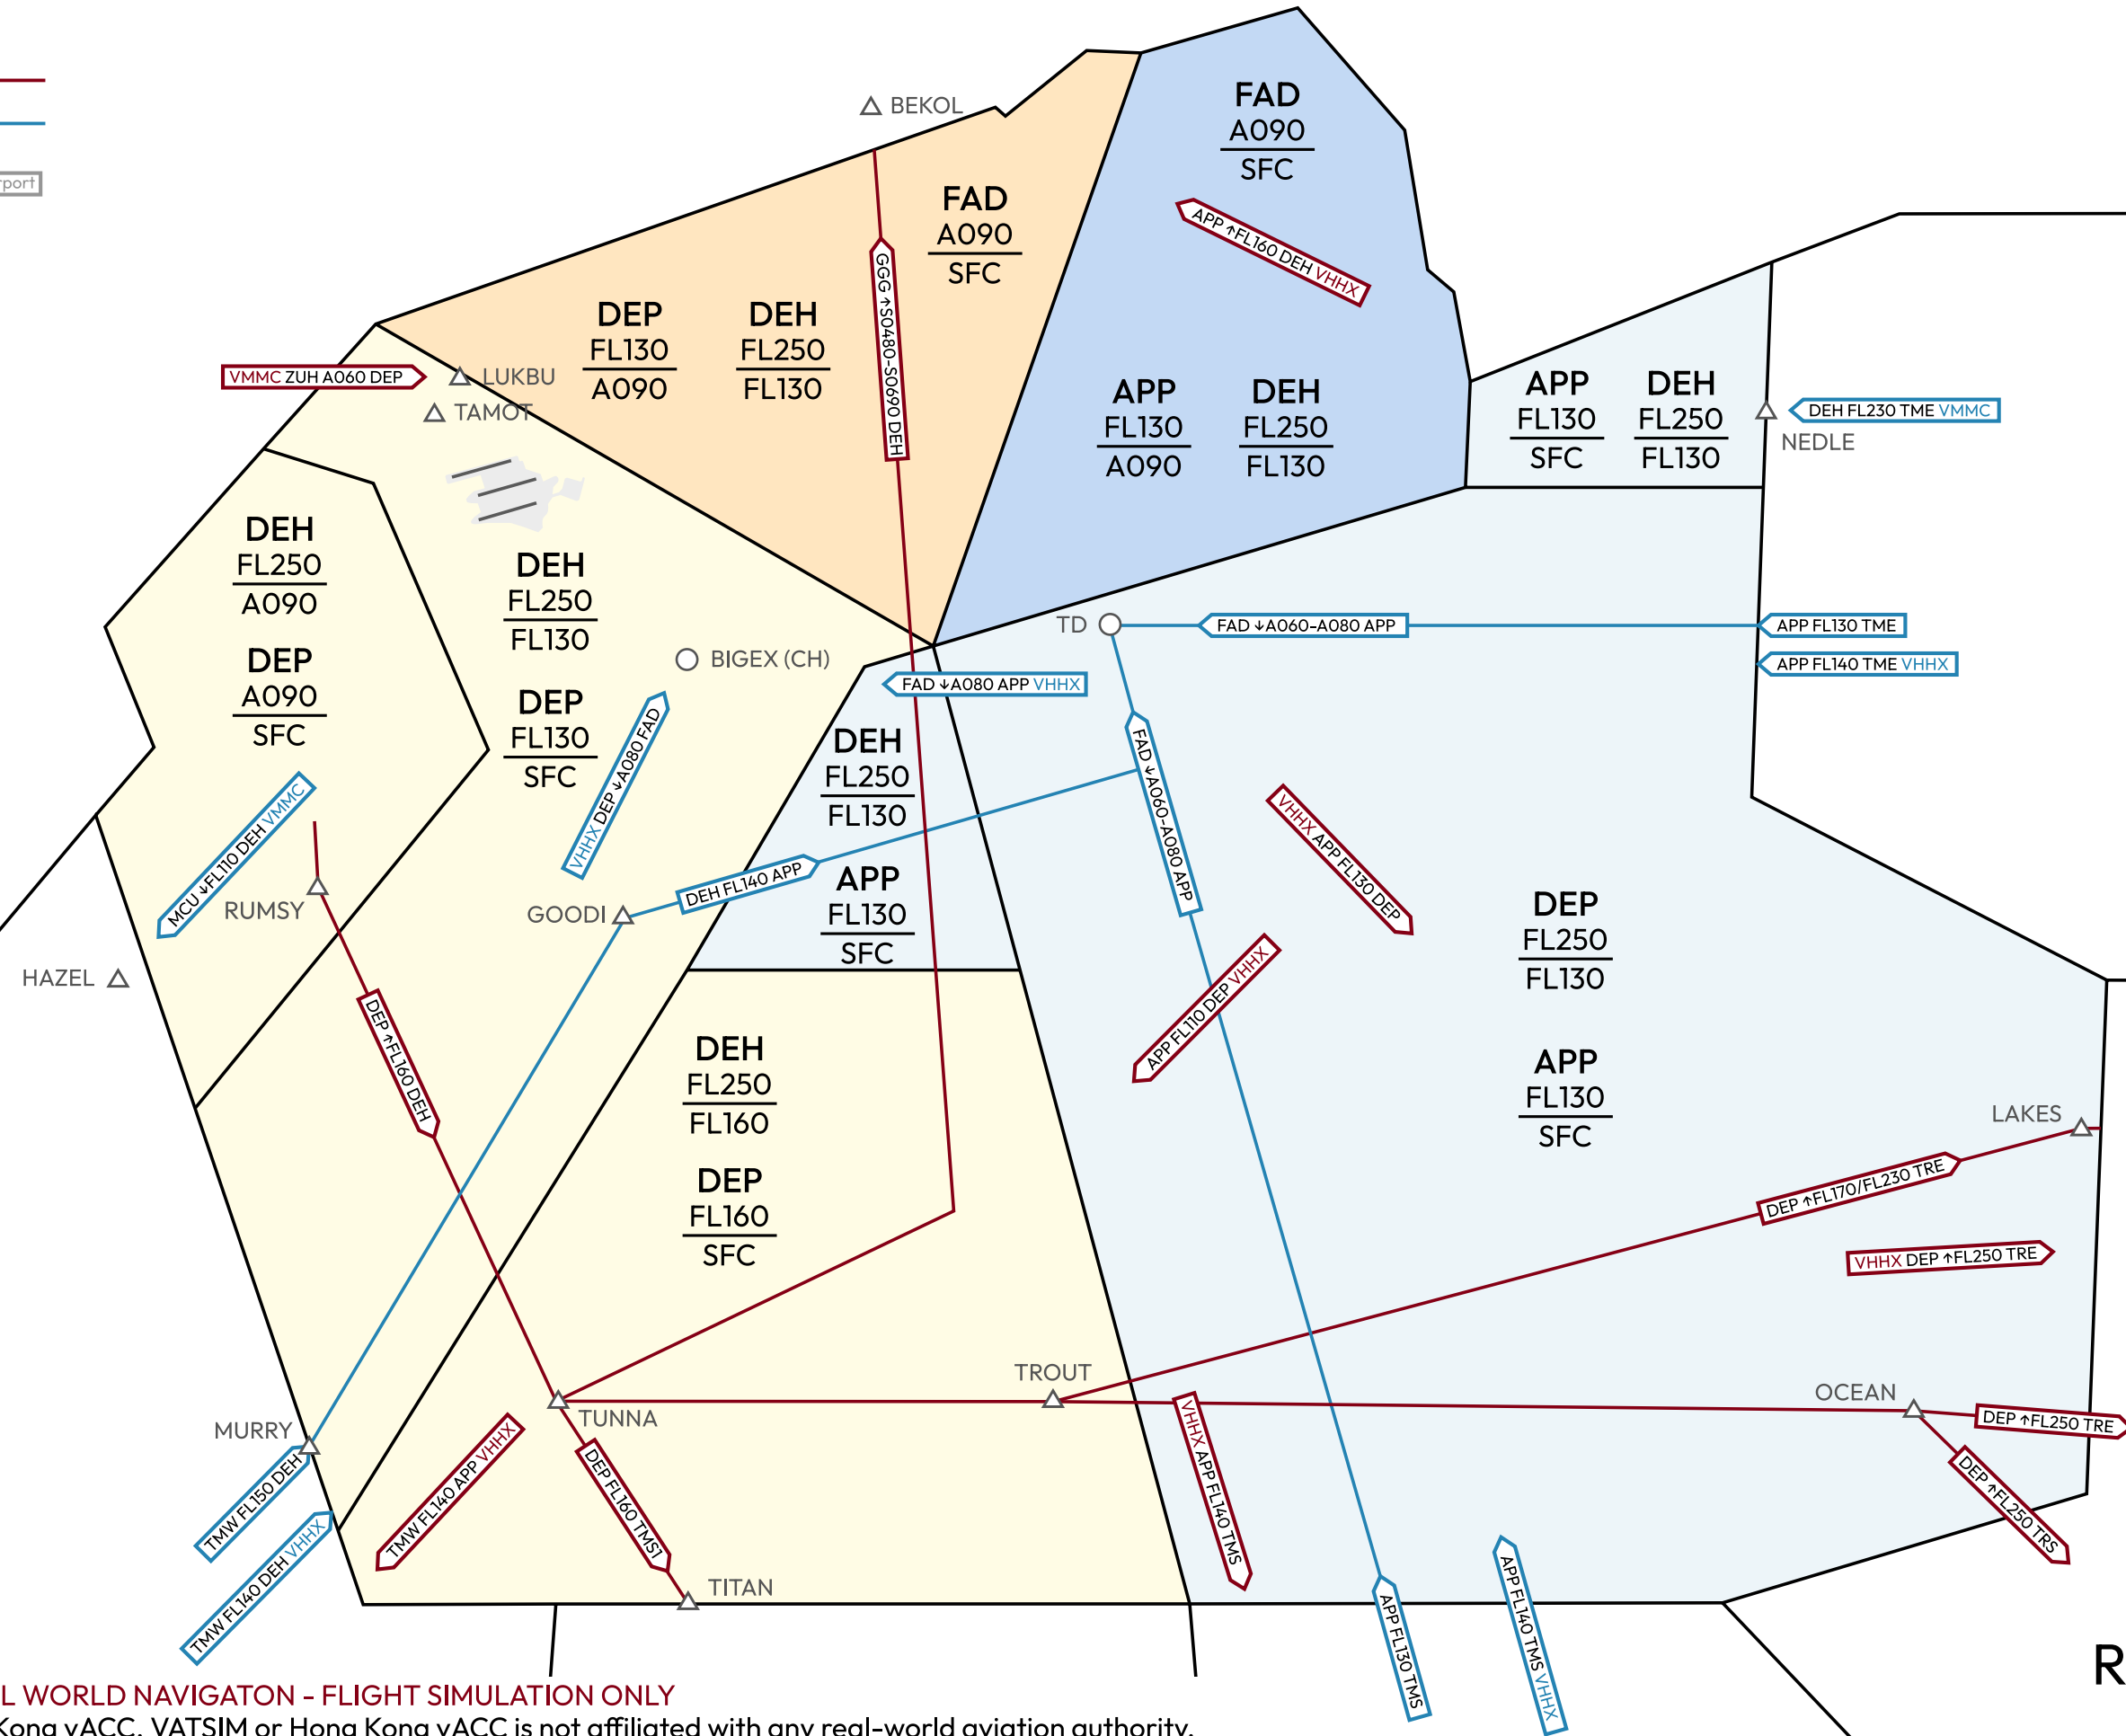

Approach/Departure Sectorisation

Runway 07

SIDs ———

STARs ———

Receiving Sector Agreement Current Sector Airport

Revision 2404

Approach/Departure Sectorisation

Runway 07 Noise Abatement Procedures

SIDs

STARs

Receiving Sector Agreement Current Sector Airport

Approach/Departure Sectorisation

Runway 25

Terminal Radar Control Sectorisation

West (TMW), South Departures (TMS1), South (TMS) and Macau Approach Radar (MCU)

- Departures —
- Arrivals —
- Overflights (incl. VMMC) —

Receiving Sector Agreement Current Sector Airport

Terminal Radar Control Sectorisation

East (TME)

- Departures —
- Arrivals —
- Overflights (incl. VMMC) —

Receiving Sector Agreement Current Sector Airport

Revision 2404