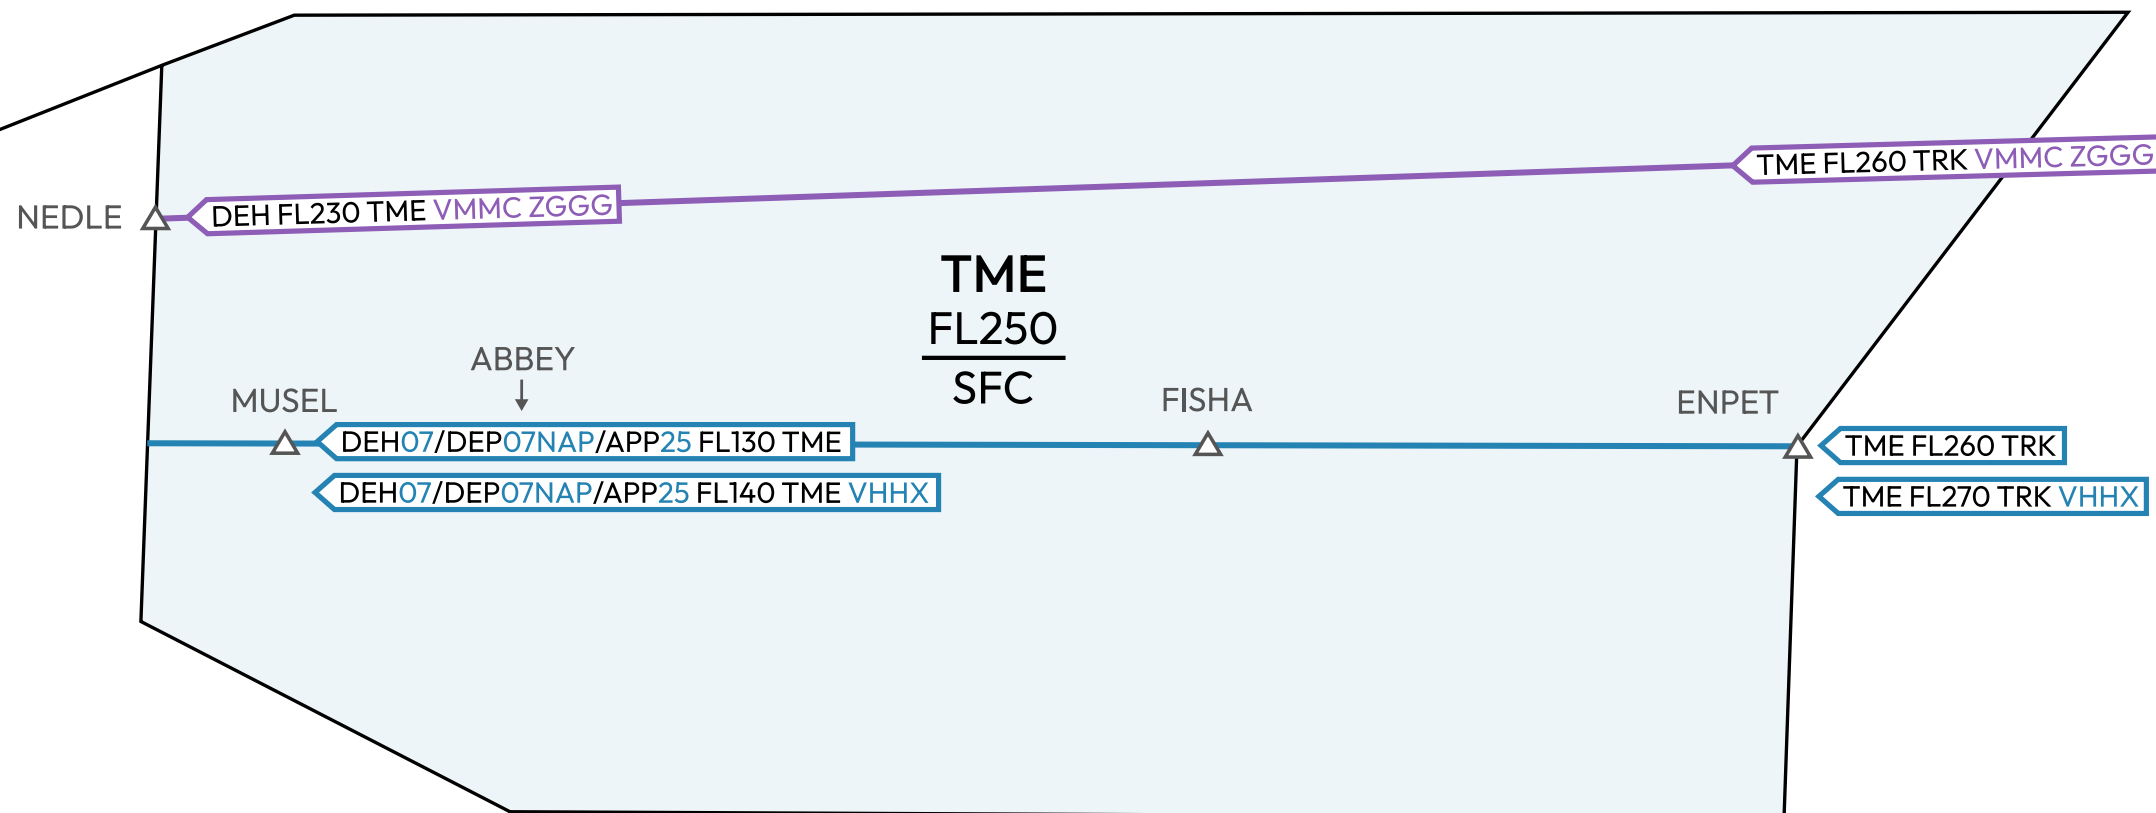

Terminal Radar Control Sectorisation

East (TME)

- Departures —
- Arrivals —
- Overflights (incl. VMMC) —

Receiving Sector Agreement Current Sector Airport

Revision 2404