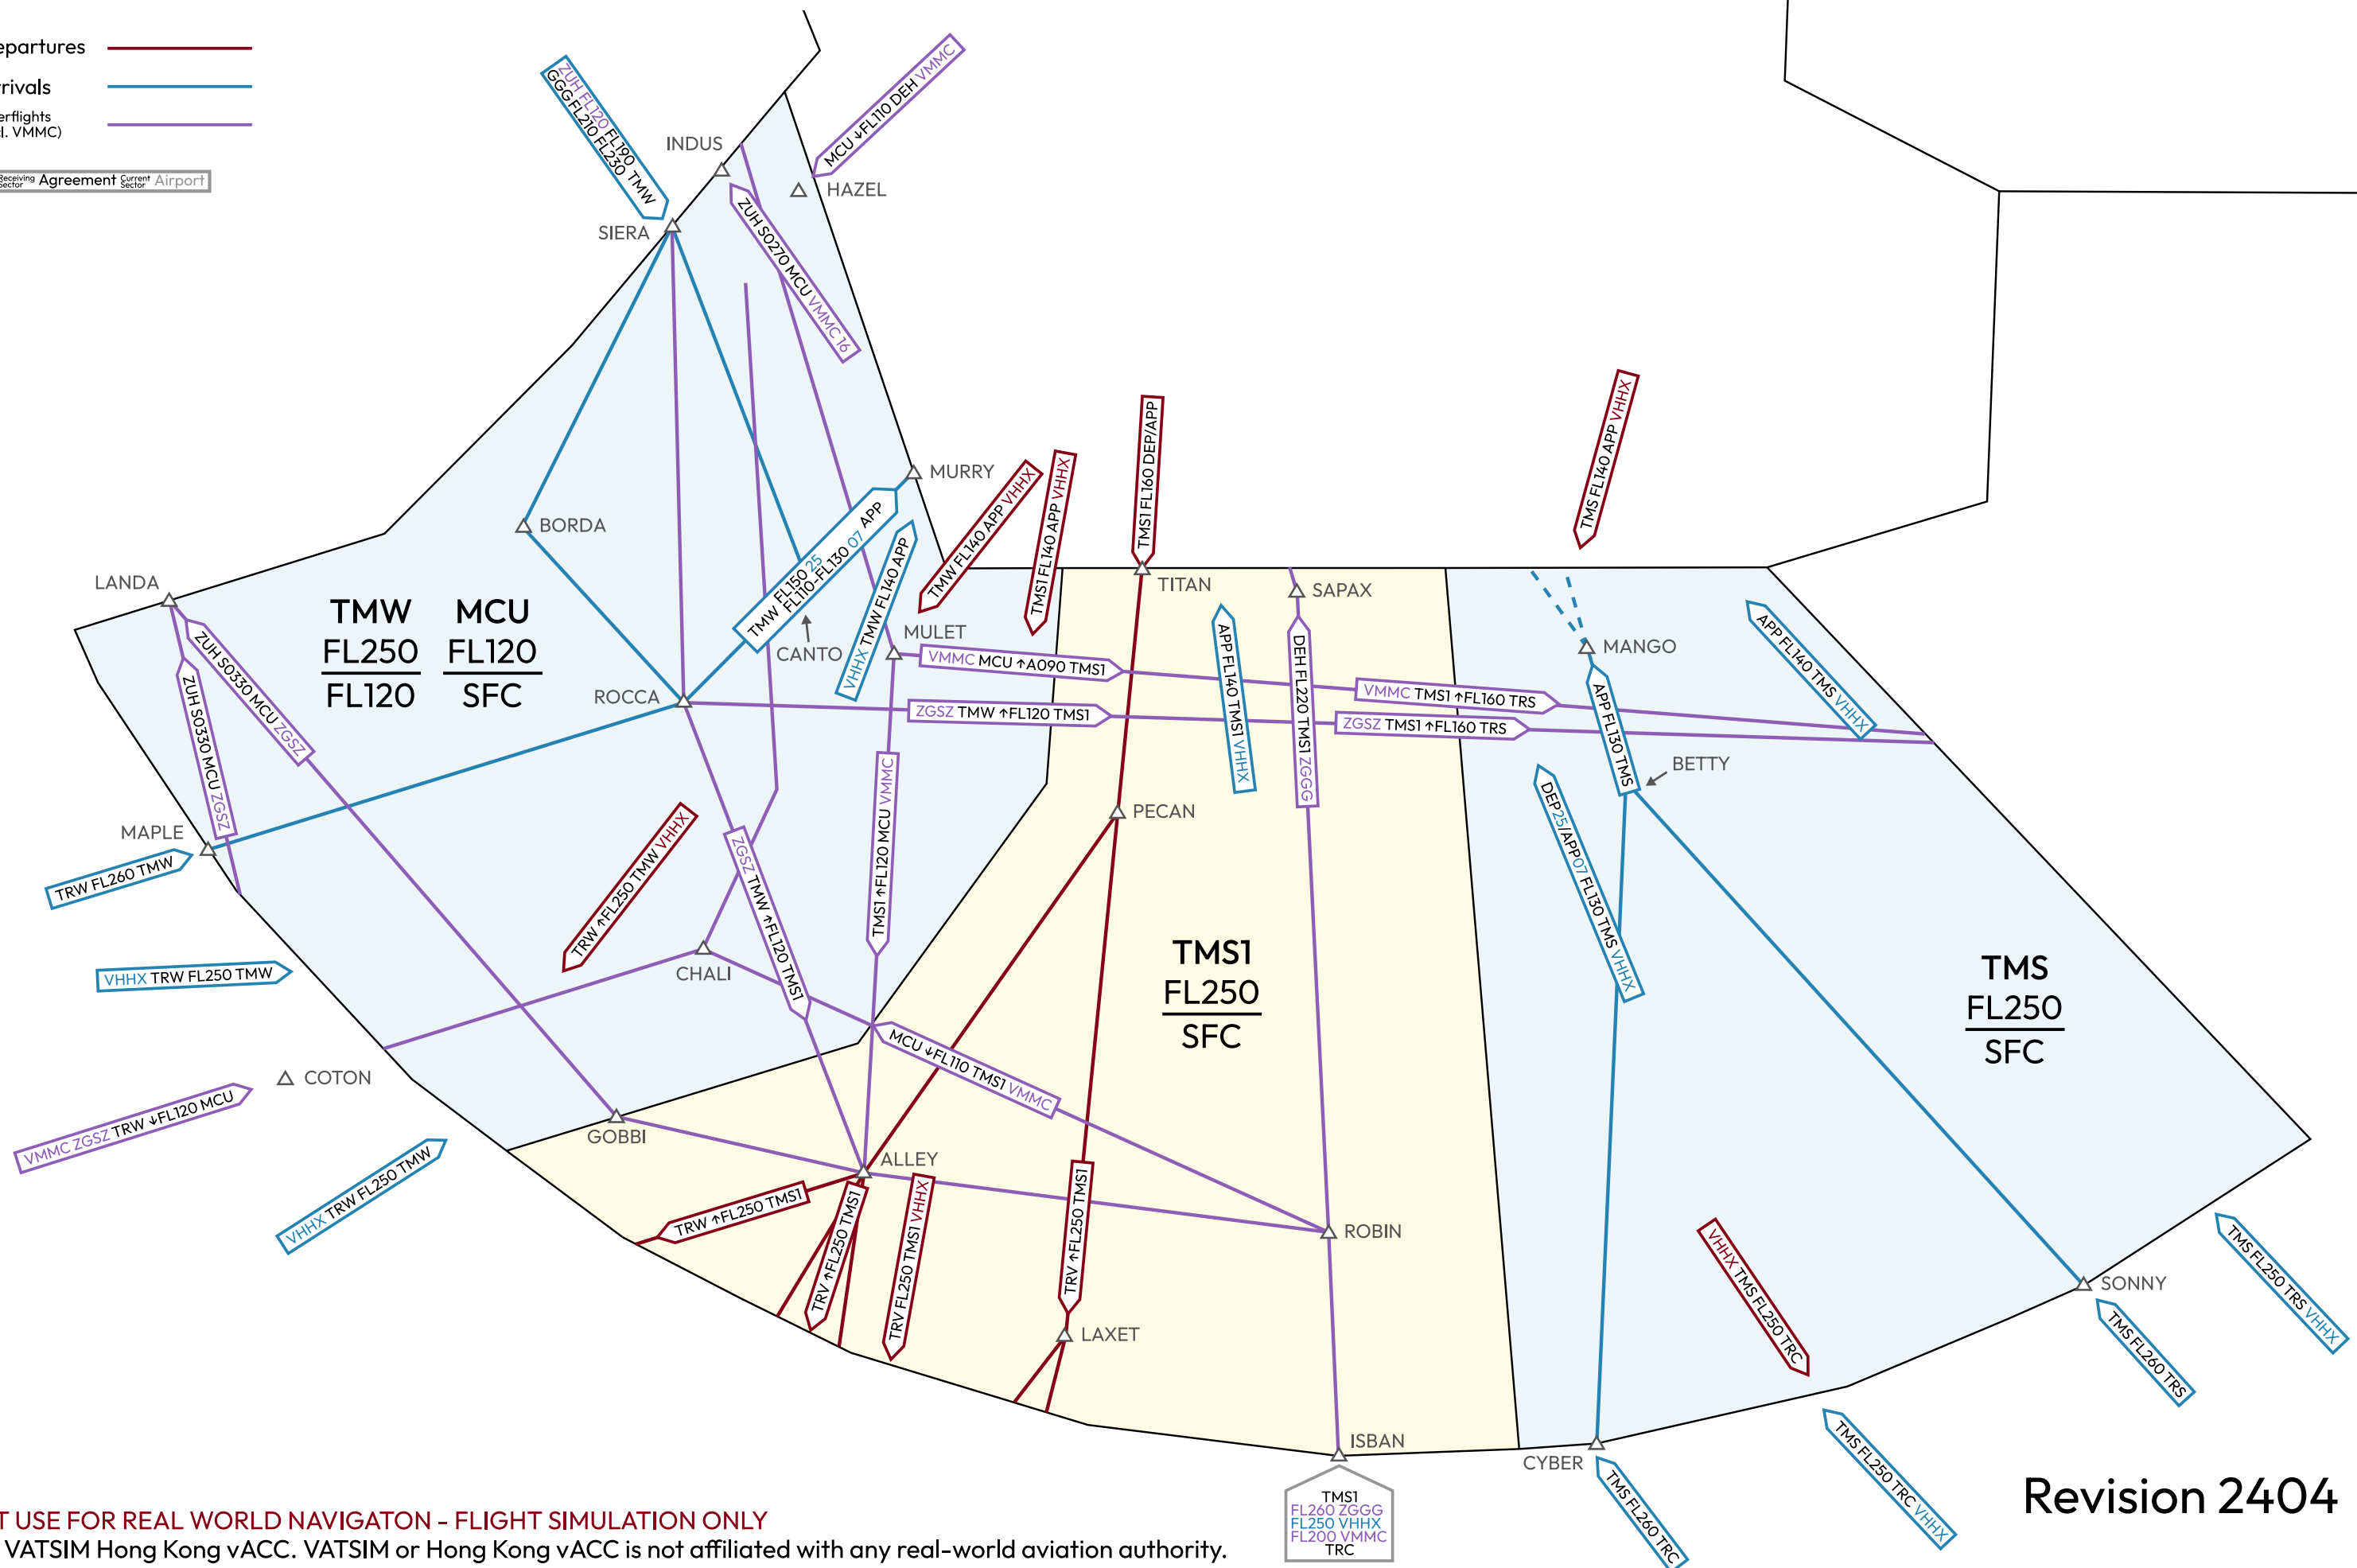

Approach/Departure Sectorisation

Runway 07

SIDs ———

STARs ———

Receiving Sector Agreement Current Sector Airport

Revision 2404

Approach/Departure Sectorisation

Runway 07 Noise Abatement Procedures

SIDs

STARs

Receiving Sector Agreement Current Sector Airport

Approach/Departure Sectorisation

Runway 25

Terminal Radar Control Sectorisation

West (TMW), South Departures (TMS1), South (TMS) and Macau Approach Radar (MCU)

- Departures —
- Arrivals —
- Overflights (incl. VMMC) —

Receiving Sector Agreement Current Sector Airport

Terminal Radar Control Sectorisation

East (TME)

- Departures —
- Arrivals —
- Overflights (incl. VMMC) —

Receiving Sector Agreement Current Sector Airport

Revision 2404