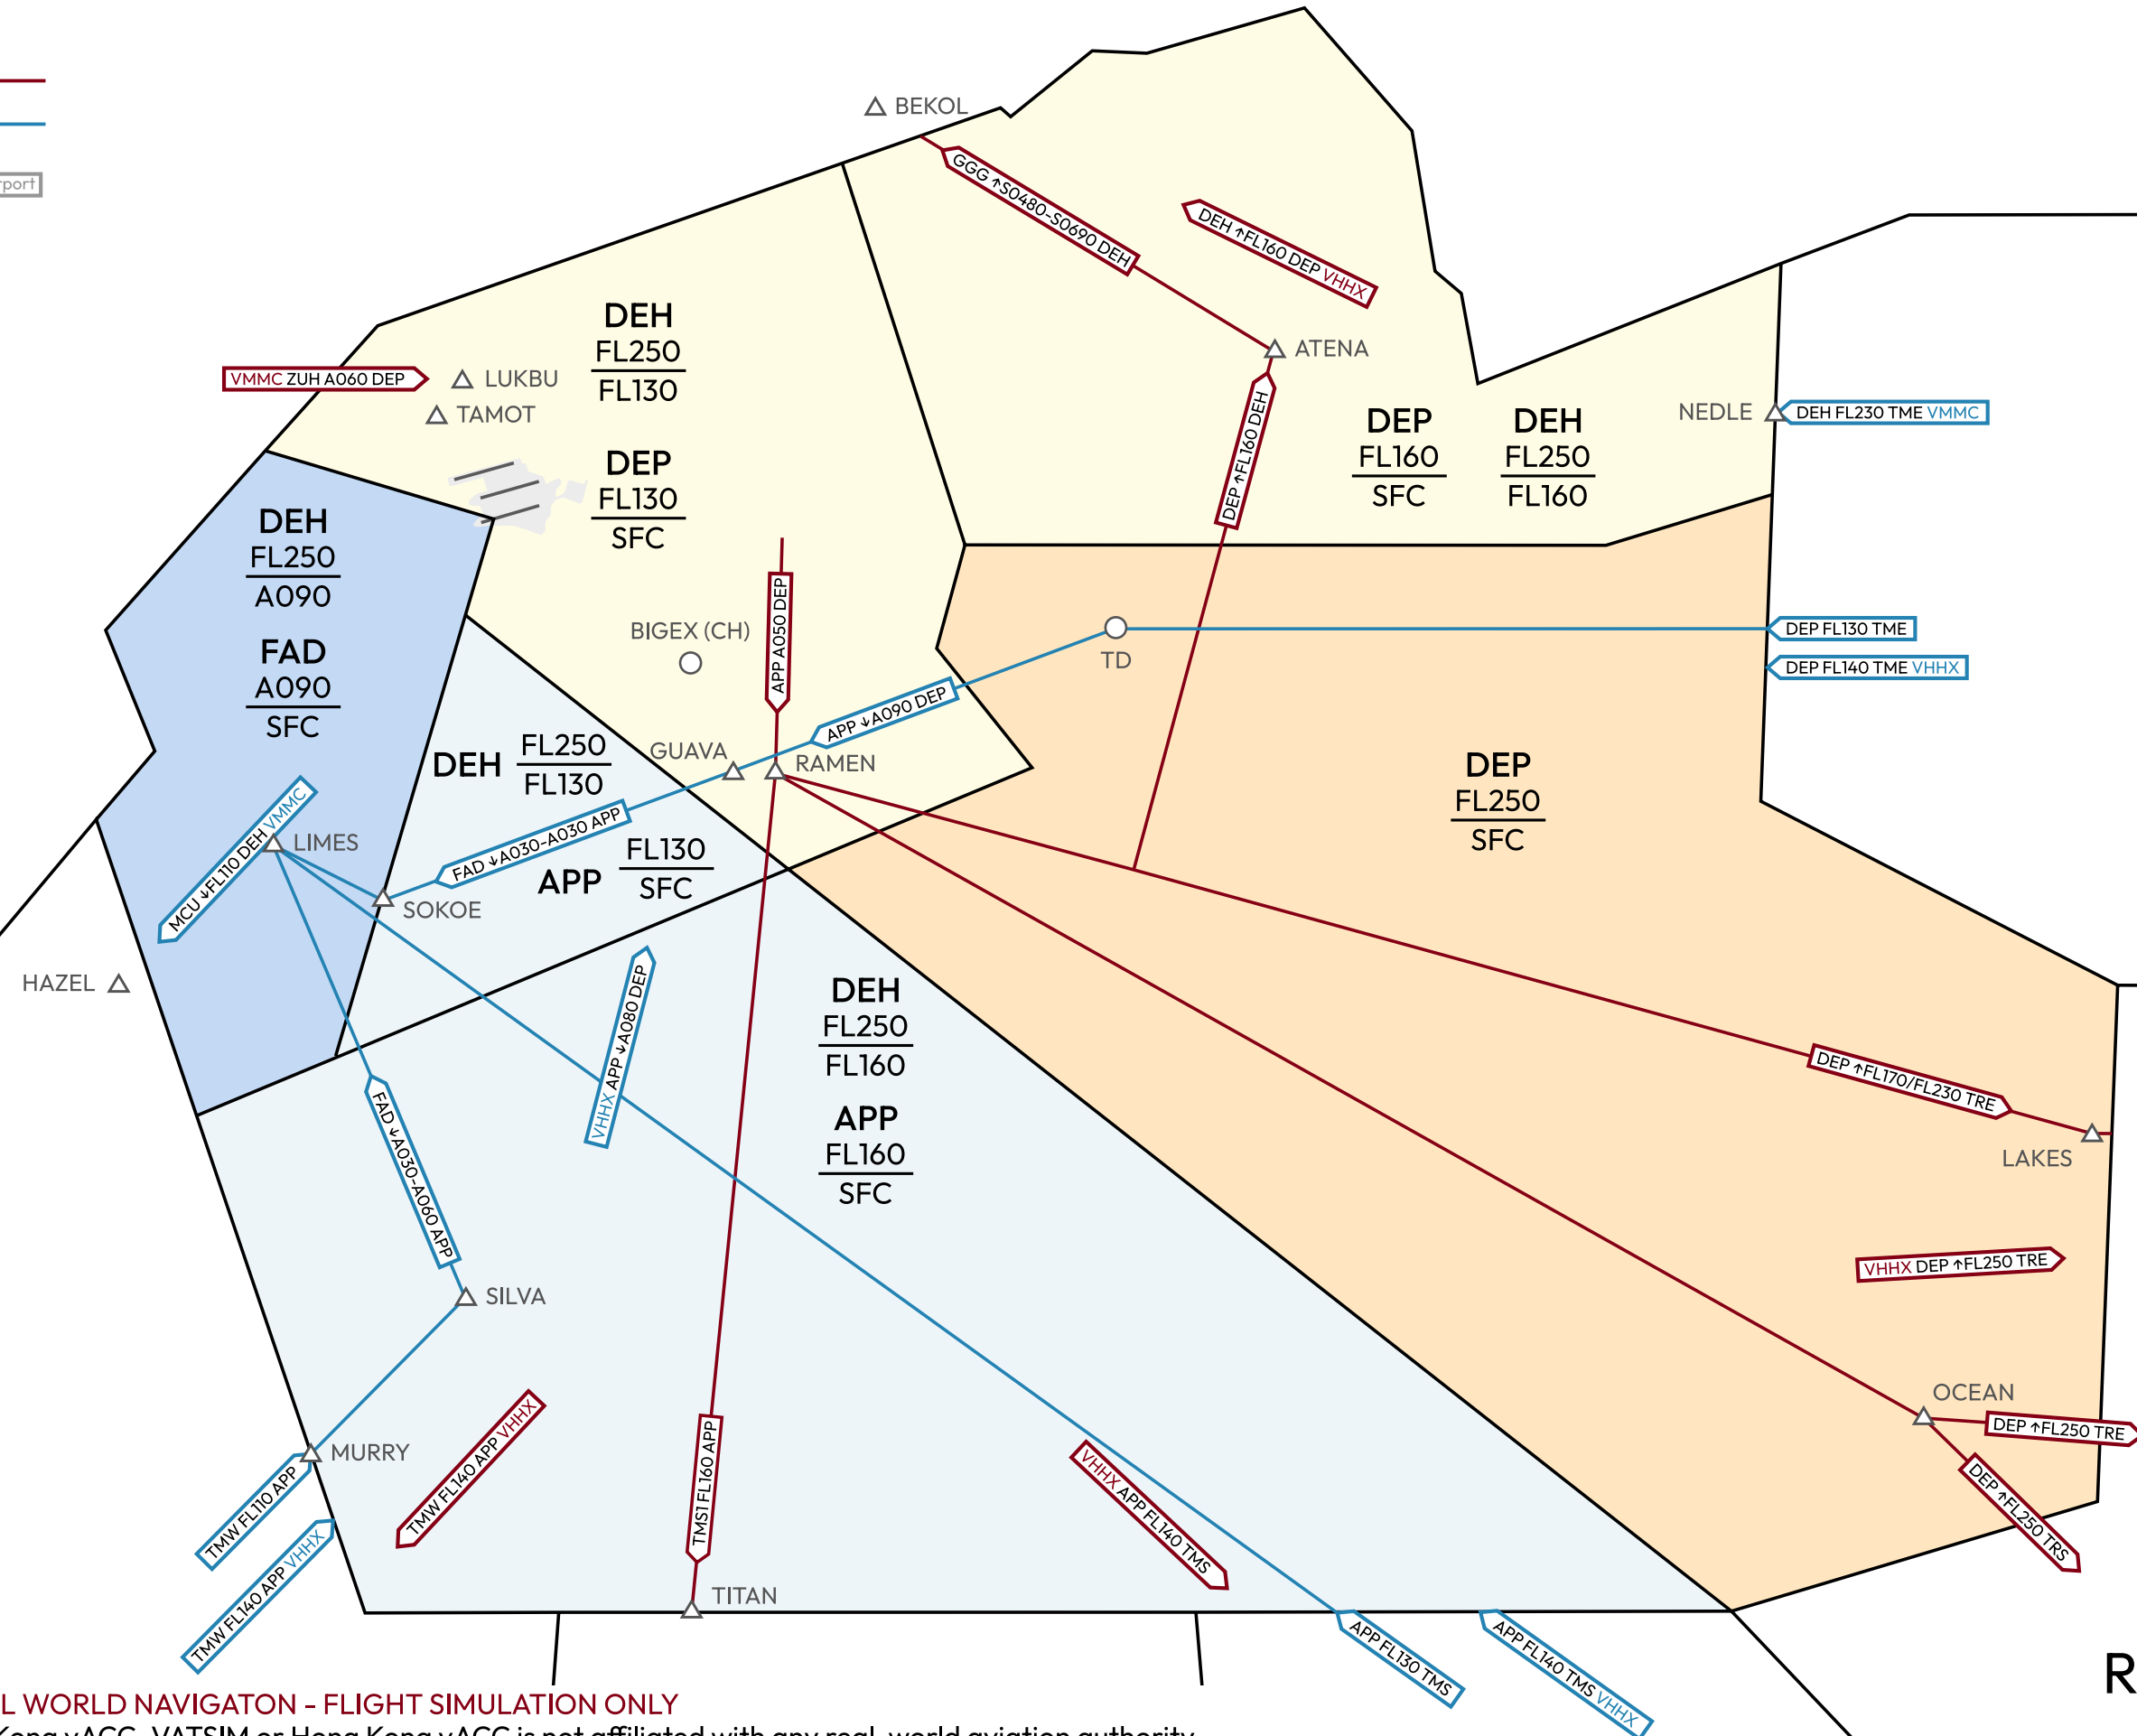

Approach/Departure Sectorisation

Runway 07

SIDs ———

STARs ———

Receiving Sector Agreement Current Sector Airport

Revision 2404

Approach/Departure Sectorisation

Runway 07 Noise Abatement Procedures

SIDs

STARs

Receiving Sector Agreement Current Sector Airport

Approach/Departure Sectorisation

Runway 25

Terminal Radar Control Sectorisation

West (TMW), South Departures (TMS1), South (TMS) and Macau Approach Radar (MCU)

- Departures —
- Arrivals —
- Overflights (incl. VMMC) —

Receiving Sector Agreement Current Sector Airport

Terminal Radar Control Sectorisation

East (TME)

- Departures —
- Arrivals —
- Overflights (incl. VMMC) —

Receiving Sector Agreement Current Sector Airport

Revision 2404