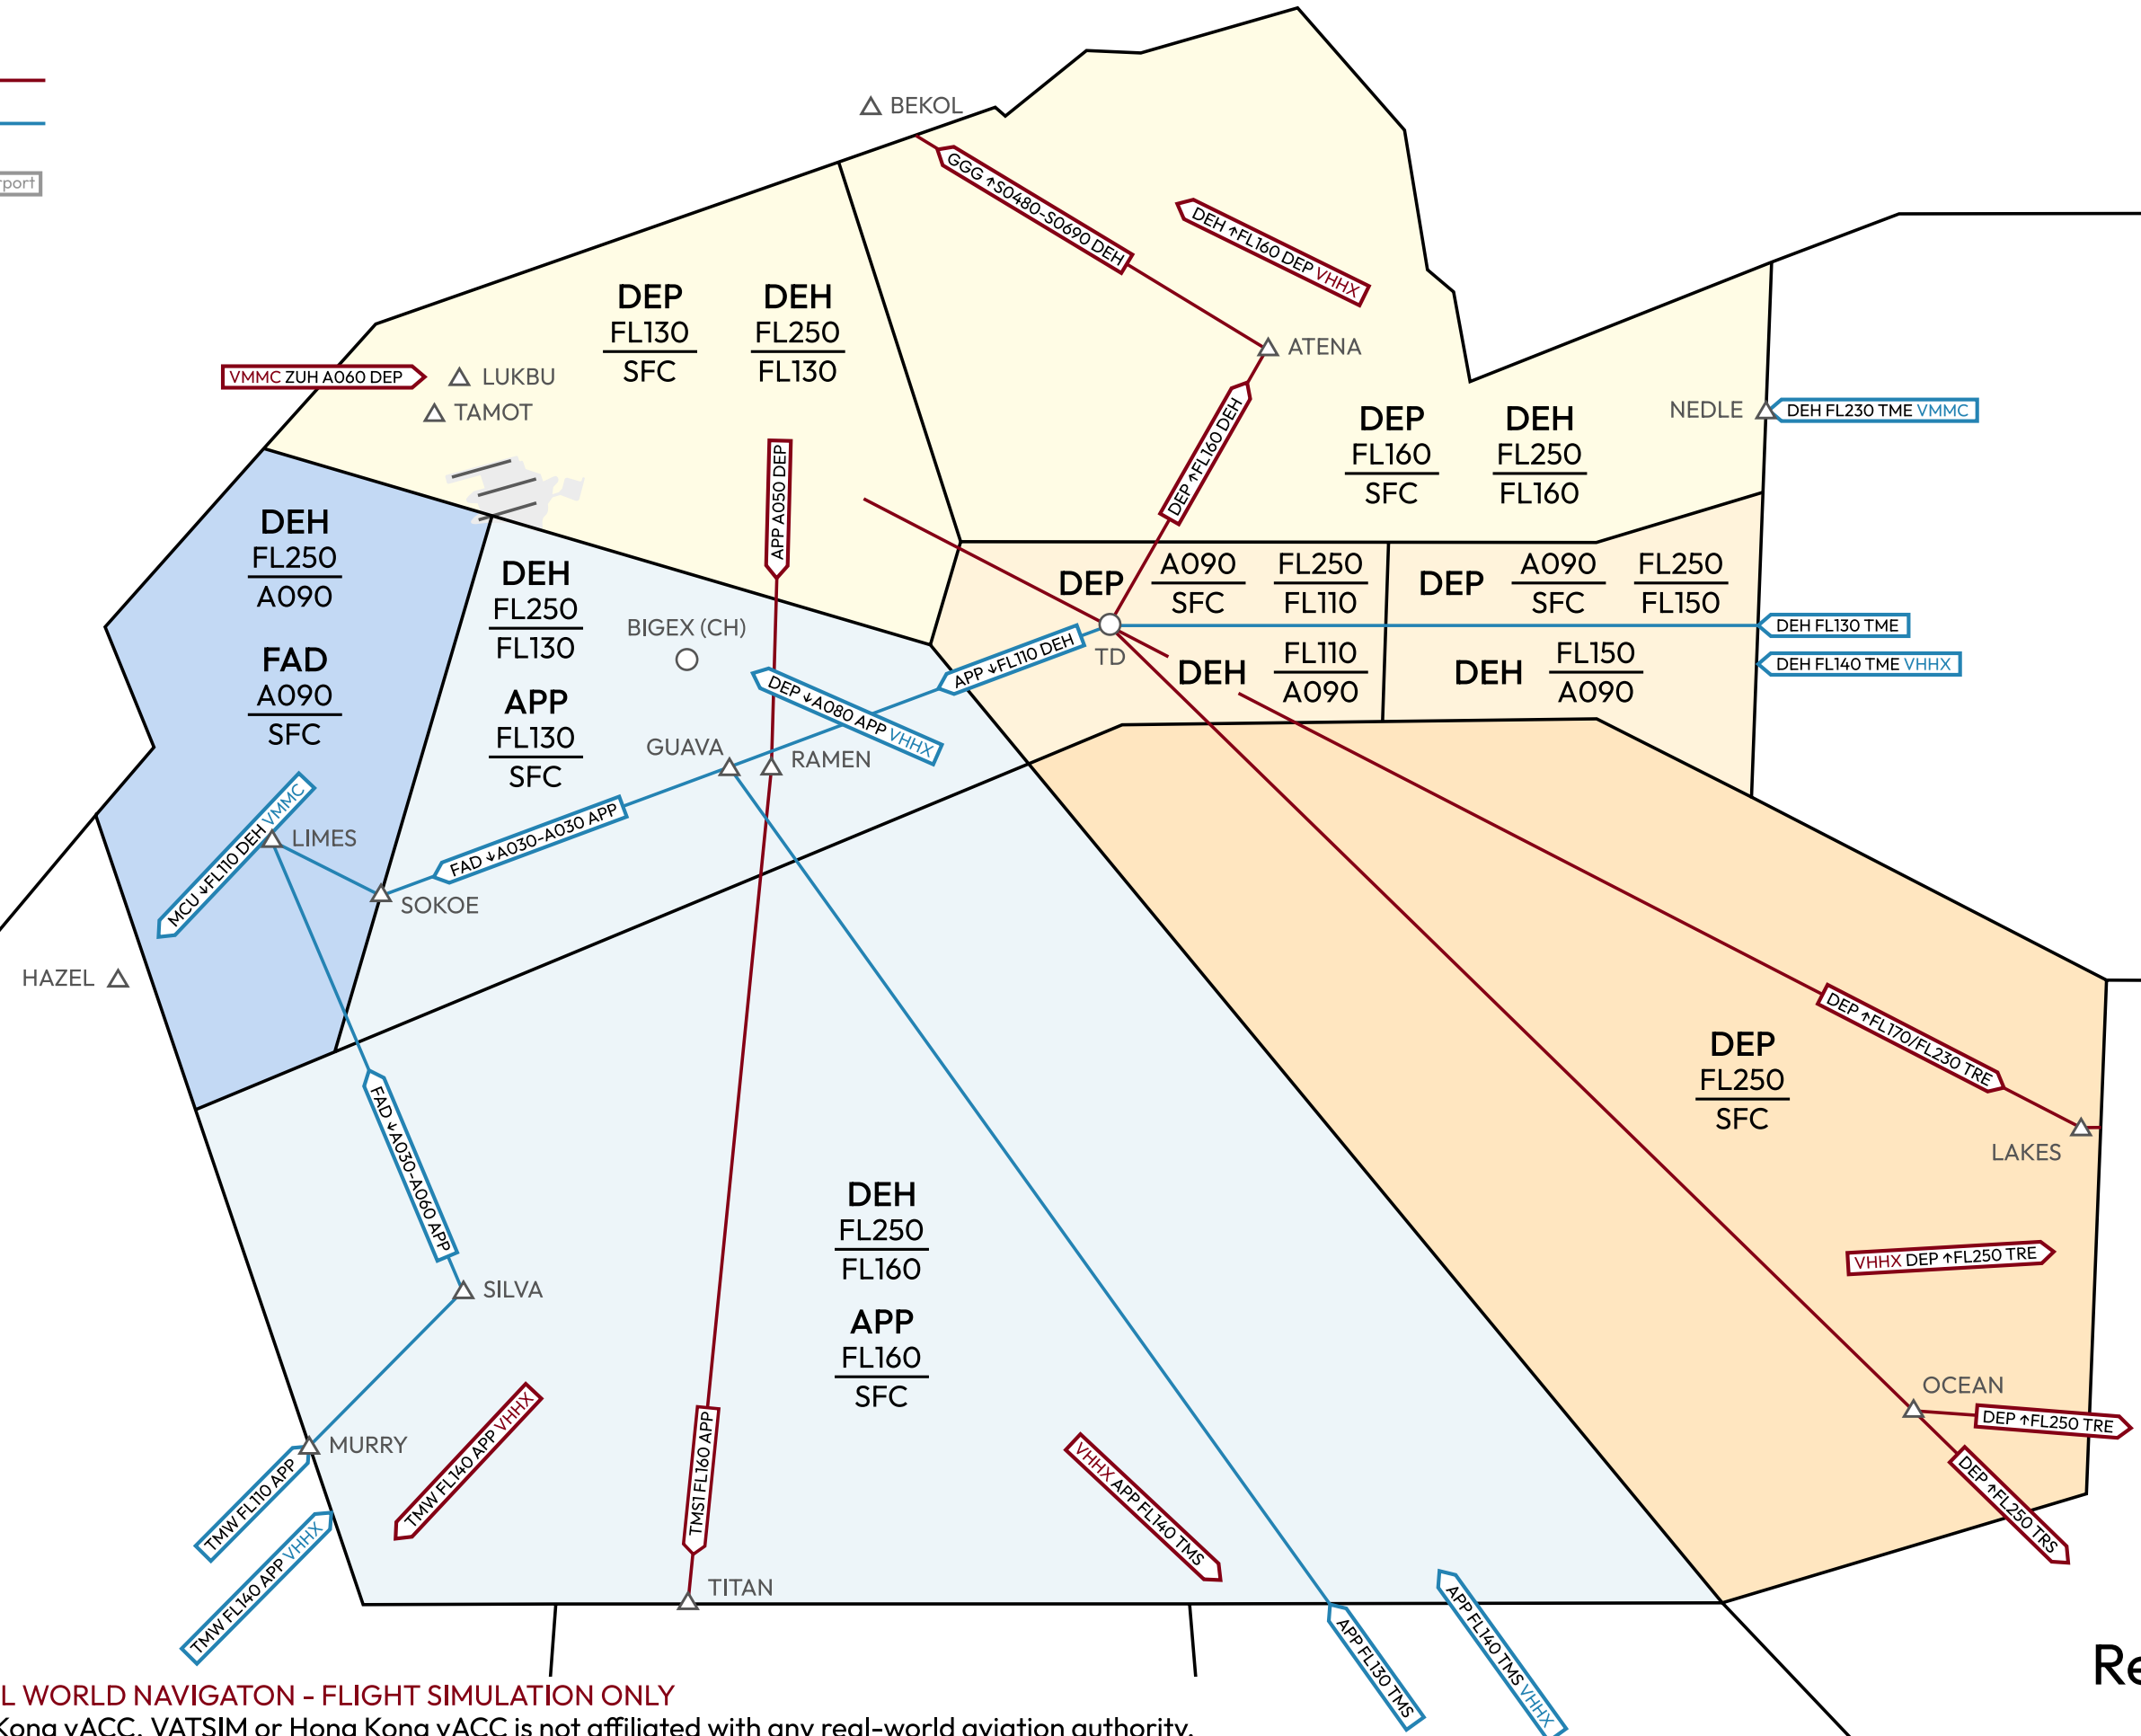

Approach/Departure Sectorisation

Runway 07

SIDs ———

STARs ———

Receiving Sector Agreement Current Sector Airport

Revision 2404

Approach/Departure Sectorisation

Runway 07 Noise Abatement Procedures

SIDs

STARs

Receiving Sector Agreement Current Sector Airport

Approach/Departure Sectorisation

Runway 25

Terminal Radar Control Sectorisation

West (TMW), South Departures (TMS1), South (TMS) and Macau Approach Radar (MCU)

- Departures —
- Arrivals —
- Overflights (incl. VMMC) —

Receiving Sector Agreement Current Sector Airport

Terminal Radar Control Sectorisation

East (TME)

- Departures —
- Arrivals —
- Overflights (incl. VMMC) —

Receiving Sector Agreement Current Sector Airport

Revision 2404